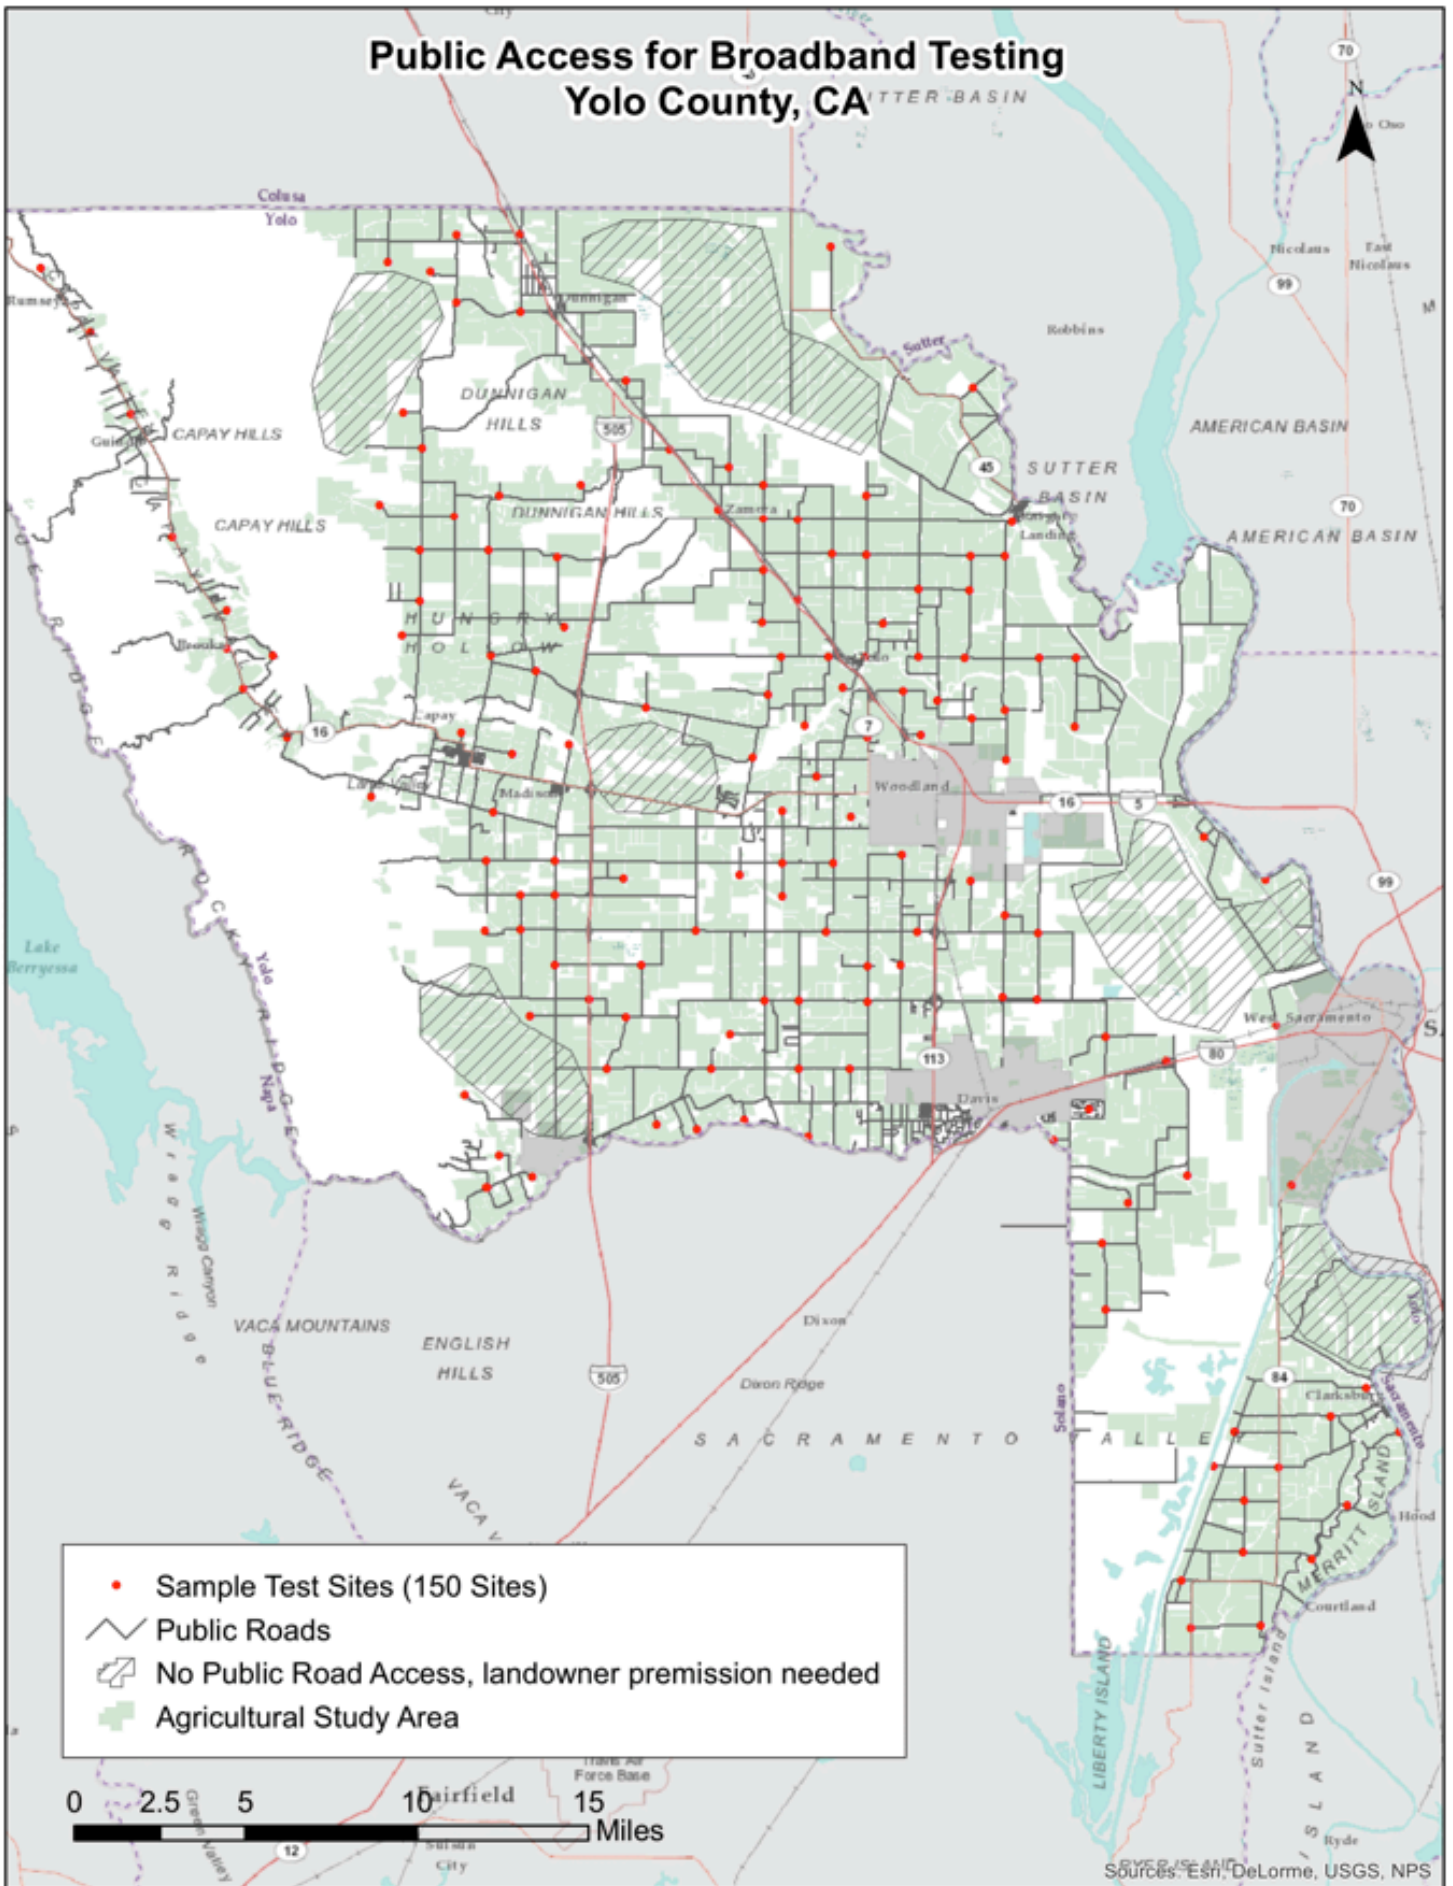

Public Access for Broadband Testing Yolo County, CA

- Sample Test Sites (150 Sites)
- Public Roads
- ▨ No Public Road Access, landowner permission needed
- Agricultural Study Area

0 2.5 5 10 15 Miles

Sources: Esri, DeLorme, USGS, NPS